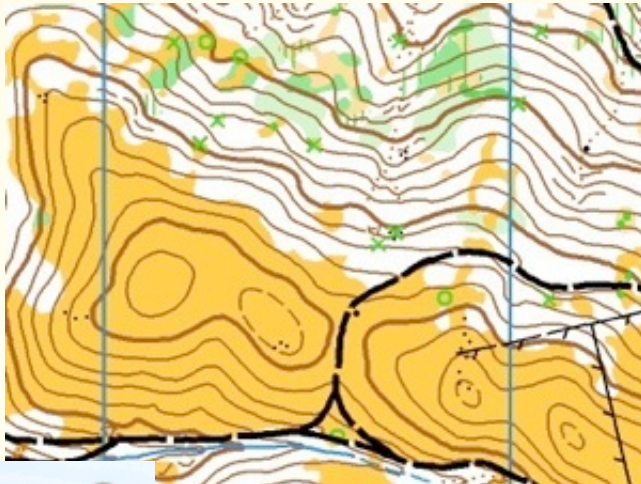

Map Nav Training

Sun., November 30, 2008

Morgan Territory

Regional Preserve, Livermore

Schedule

10:00 Registration open
12:00 Registration closes
02:00 Courses close

Cost

\$12 / \$7 kids
-\$2 off preregister online

Courses... mix and match

1. Trail 1 - basic navigation - 1.6 km
2. Route Contour - advanced - 1.5 km
then
3. Trail 2 - basic navigation - 1.8 km
4. Route - intermediate, route choice - 2.5 km
then
5. Quick - fast decisions - 0.7 km

Directions

From I-580 in Livermore, exit N. Livermore Ave., head north. After the road curves left, turn right onto Morgan Territory Road and follow it for about 5.5 miles to the staging area. From the north, take Clayton Road to Marsh Creek Road, and turn right onto Morgan Territory Road, then head 9.4 miles to the staging area.