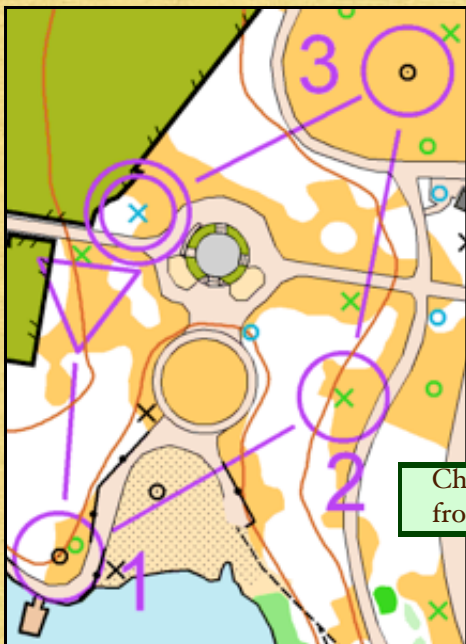

Wild Turkey Chase

Thanksgiving! November 27, '08

presented by

Middle Harbor Shoreline Park
Port of Oakland

So it's like a "5k" run or walk -
but you also navigate with a map!

Checkpoint 1, a monument,
from the shown sample map.

Event Schedule

9:00 Free instruction
Learn map navigation skills.

9:30 Registration open
Cost: \$10 adults, \$5 juniors.

10:00 The Wild Turkey Chase!
Mass start - 4 loop course - 3 km total.
First 3 loops are mixed, but everyone
has the same last loop!

11:00 Bingo course!
About 2 km.

Directions from N 880: Exit 7th St., turn left, drive to park entrance.

Directions from S 880: Exit 7th St. / West Grand. Turn right on 7th,
drive to park entrance.

Directions from E 80: Exit West Grand / Maritime. Right on Maritime,
right on 7th, drive to park entrance.