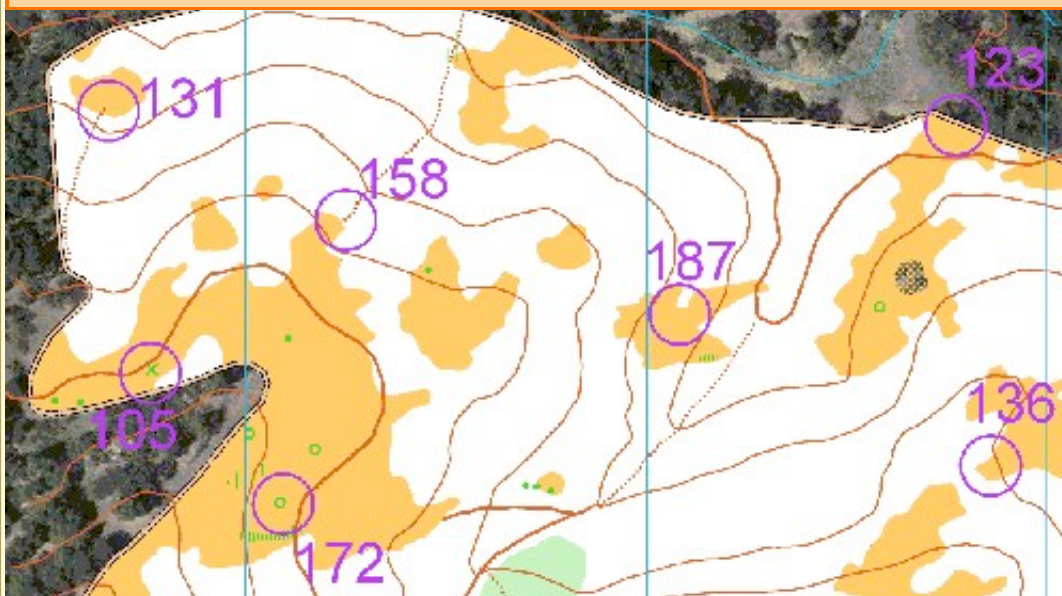

Tricky Trail Mix

Saturday, November 22nd
Santa Teresa County Park
South San Jose

Schedule

9:00 Free clinic
9:30 Registration
10:00 Mass start
12:00 Course closes

Cost

\$12 adults
\$7 kids, students
preregister, \$2 off

Find up to 20 places using the map - on and off trail!

Distance: up to 7.5k, fairly hilly!
Directions: 101 or 85 to Bernal Rd., head west to entrance
Contact: Rex, 510-681-6181
rex@terraloco.com
<http://terraloco.com>
Check for updates!
Canceled if it rains!